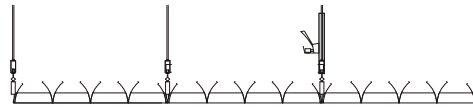

Technische Parameter	
Lichtstrom LED [lm]	RED 74
	GREEN 205
	BLUE 44
Lichtstrom der Leuchte [lm]	RED 50
	GREEN 143
	BLUE 30
Leistung der LED [W]	7,2
Leistung der Leuchte [W]	8,5

Senkrechter Aspekt