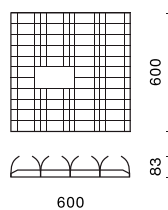

Sprinklergrill und
Rauchmelder
CL1/0104/34