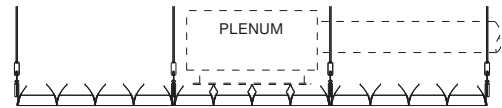

Klimaanlagenmodule

Made of specular aluminum has the same dimensions as the basic grid 600x600 mm. It has the same appearance but at the top is designed to facilitate the exit of the air conditioning. The diffuser plenum is at the top. The diffuser and plenum is not included.

Air grille conditioning
Specular aluminium
CL1/0305/34

Sprinkler- und Rauchmeldermodule

Hergestellt aus gestanztem Stahl und schwarz lackiert. Die Module unterstützen Sprinkler- und Rauchmelder, die in der abgehängten PARALUM-Decke installiert sind, indem sie oben, im Inneren der Decke platziert, mit den Profilen gestützt und mit Schrauben befestigt werden.

Sprinkleranlage
nicht enthalten
CL1/0401/04

Rauchdetektoren
nicht enthalten
CL1/0402/04