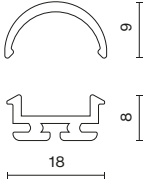

RGB-Module

4x8W

Betriebsgeräte-LED

CL1/0308/04 550mm RGB 8W

CL1/0309/04 1150mm RGB 15W

CL1/0312/04 550mm RGB (2700K) 10,5W

CL1/0313/04 1150mm RGB (2700K) 22W